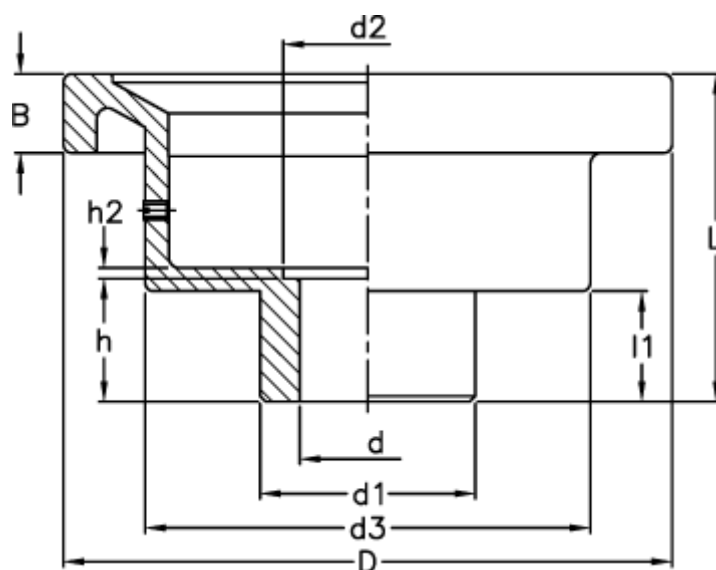

Article number: 2307028721

Description: E+G Solid handwheel
VAD.200-GXX2-A18

Measures

B	= 20.5	L	= 75.0
D	= 200	l1	= 24.0
d1	= 42		
d2	= 33.0		
d3	= 79		
d H7	= 18		
h	= 24.0		
h2	= 4.5		